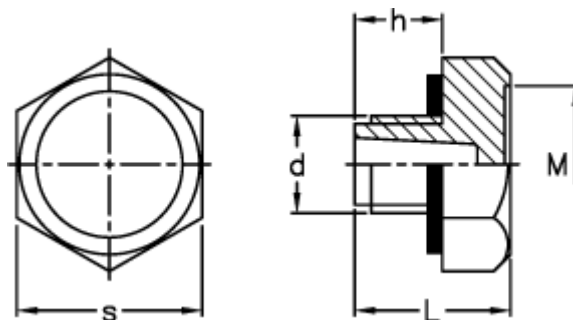

Data Sheet

Article number: 2311058293

Description: E+G Plug
TN.35x1.5

Measures

d = M35x1,5

h = 13

L = 22

M = 31.0

s = 38

Tightening torque N m = 15 to 18